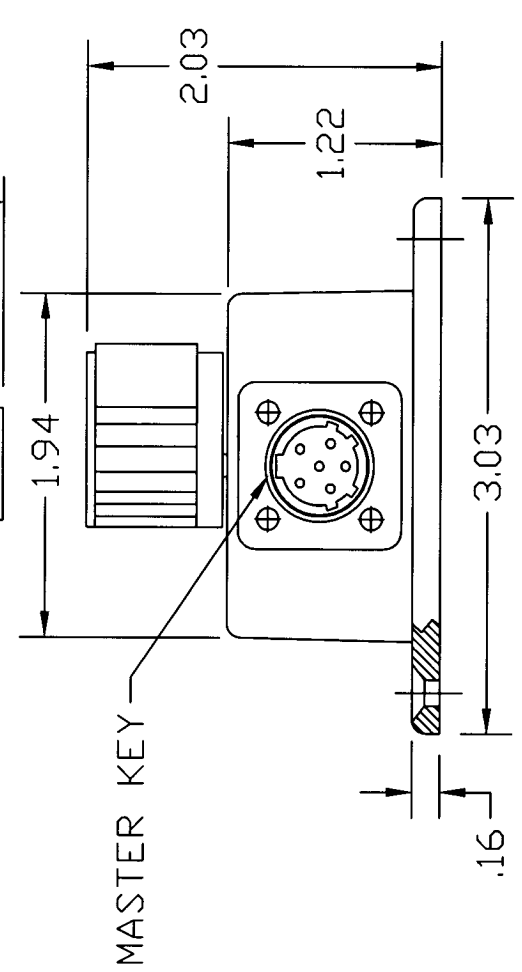

Model Number: VSA-103

Part Number: 12933-300

(Used in conjunction with Video
Switcher Assy P/N 12929-300)

General

The VSA-103 is a Six Camera In, Six Monitor Position Out Video Switcher. The remote Video Selector is a six position rotary switch that allows the operator to select any of the six input camera to display on their monitor.

Configuration

See attached Outline and Mounting Drawing.

Specifications for Standard Unit

Six Position Rotary Switch

Finish (except for screws and connectors): CARC White Paint, Black Lettering

Input Voltage: NA (No power consumed)

Rapid Decompression:

MIL-STD-810E Method 500.3 Para II-3.3 Procedure III

REMOTE VIDEO SW INTERCONNECTS
D38999/20WA35PN
OCTAL OUTPUT

PIN #	SIGNAL
1	BCD COMMON
2	BCD 2
3	N/C
4	BCD 4
5	BCD 1
6	N/C

ROTARY SWITCH TRUTH TABLE

SWITCH POSITION	BCD SHORT TO COMMON			
	1	2	3	4
1				
2		X		
3			X	
4			X	X
5				X
6	X			X

VIEW A-A

EON INSTRUMENTATION, INC.
 22198
 VIDEO SELECTOR
 MODEL NO. VSA-103
 SERIAL NO. XXX
 PART NO. 12933-300
 P.O. 613368RVS