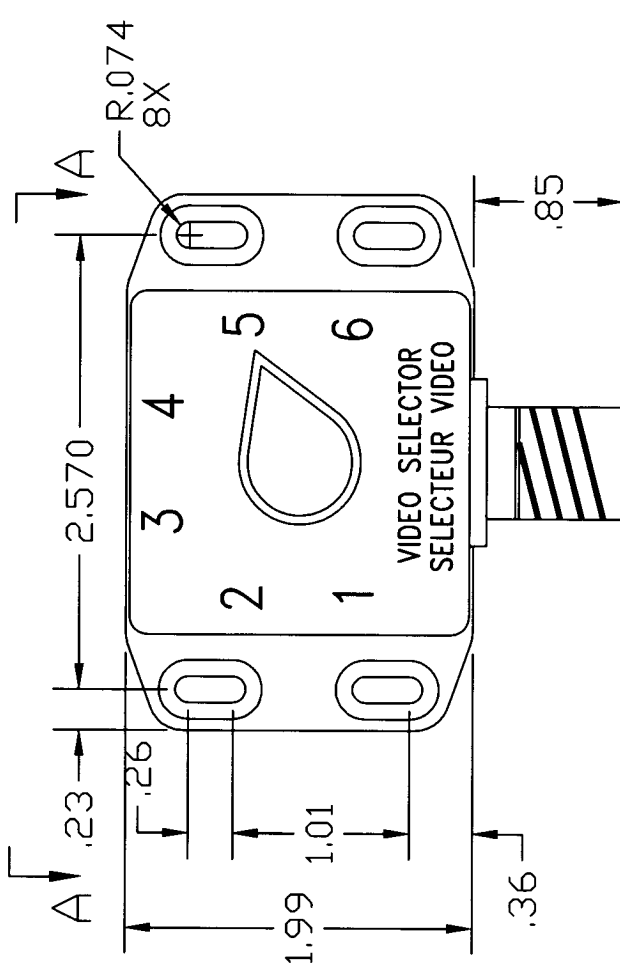

Model Number: VSA-103

Part Number: 12933-300

(Used in conjunction with Video
Switcher Assy P/N 12929-300)

General

The VSA-103 is a Six Camera In, Six Monitor Position Out Video Switcher. The remote Video Selector is a six position rotary switch that allows the operator to select any of the six input camera to display on their monitor.

Configuration

See attached Outline and Mounting Drawing.

Specifications for Standard Unit

Six Position Rotary Switch

Finish (except for screws and connectors): CARC White Paint, Black Lettering

Input Voltage: NA (No power consumed)

Rapid Decompression:

MIL-STD-810E Method 500.3 Para II-3.3 Procedure III

REMOTE VIDEO SW INTERCONNECTS
D38999/20WA35PN
OCTAL OUTPUT

PIN #	SIGNAL
1	BCD COMMON
2	BCD 2
3	N/C
4	BCD 4
5	BCD 1
6	N/C

ROTARY SWITCH TRUTH TABLE

SWITCH POSITION	BCD SHORT TO COMMON			
	1	2	3	4
1				
2		X		
3			X	
4			X	X
5				X
6	X			X

VIEW A-A

EON INSTRUMENTATION, INC.
 22198
 VIDEO SELECTOR
 MODEL NO. VSA-103
 SERIAL NO. XXX
 PART NO. 12933-300
 P.O. 613368RVS